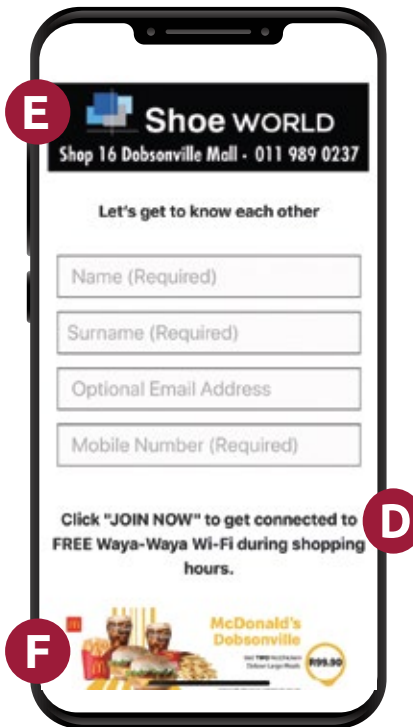

### 1. Background

Randburg Square shopping centre is situated in Randburg CBD in close proximity to established residential suburbs and has been serving these areas for over 35 years.

The centre has a very big catchment area due to a taxi rank close to the centre that mainly services Diepsloot, Randburg, Soweto and Cosmo City.

1. Connect to the Waya-Waya network
2. Register
3. Start browsing for FREE

[www.connectwayawayaya.co.za](http://www.connectwayawayaya.co.za)

DESCRIPTION	SIZE	AVAILABILITY	DURATION	RATES
<b>A</b> - Wifi LANDING PAGE HEADER	1411 x 398 px	3 ON ROTATION	4 WEEKS	R11 950
<b>B</b> - Wifi LANDING PAGE BANNER	992 x 1366 px	1 SPOT AVAILABLE	4 WEEKS	R13 750
<b>C</b> - Wifi LANDING PAGE BANNER + REDIRECT	992 x 1366 px	1 SPOT AVAILABLE	4 WEEKS	R21 900
<b>D</b> - POST-LOGIN REDIRECT ONLY	Website URL	1 SPOT AVAILABLE	4 WEEKS	R15 350
<b>E</b> - Wifi LOGIN HEADER	1411 x 398 px	3 ON ROTATION	4 WEEKS	R8 950
<b>F</b> - Wifi LOGIN FOOTER	1411 x 398 px	1 STATIC	4 WEEKS	R8 950
<b>G</b> - COMPETITION BANNER + Survey Redirect	992 x 1366 px	5 QUESTIONS MAX	4 WEEKS	R35 000